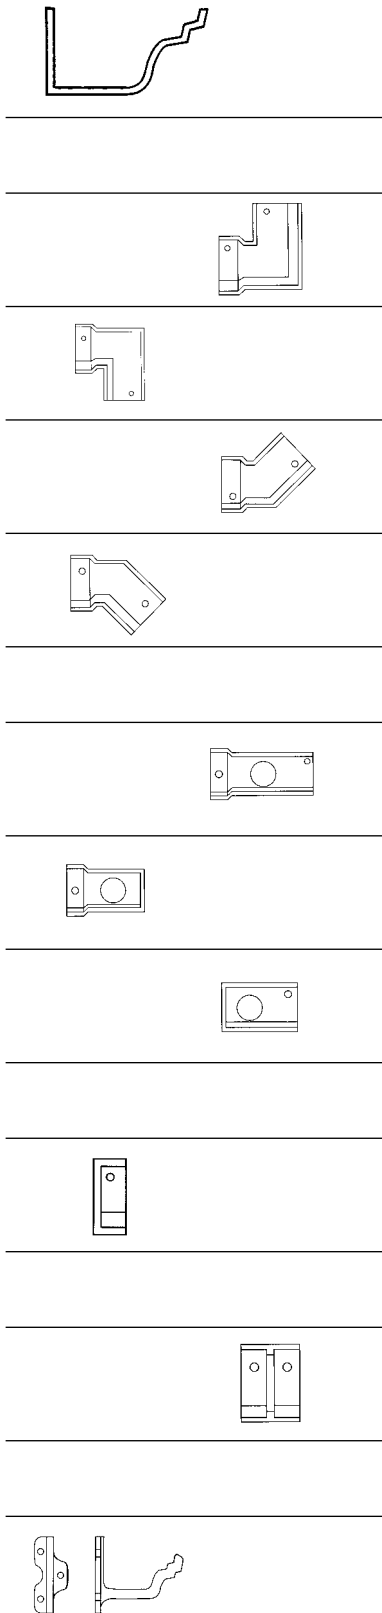

common gutters & fittings

NOTE: FOR ALL TABLES ON THIS PAGE:

Description 115mm

Notts OG	
Description	115mm
1829mm length	HF6NOG4.5
Angles	
Description	115mm
External Angle 90°	HFNOGESQANG4.5
Internal Angle 90°	HFNOGISQANG4.5
External Obtuse Angle 135°	HFNOGEOANG4.5
Internal Obtuse Angle 135°	HFNOGIOANG4.5
Outlets	
Description	115mm
Nozzles	HFNOGNOZZ4.5
Dropend External	HFNOGDROP4.5E
Dropend Internal	HFNOGDROP4.5I
Stopends	
Description	115mm
Stopend External	HFNOGSTOP4.5E
Stopend Internal	HFNOGSTOP4.5I
Clip	
Description	115mm
Clip	HFNOGCLIP4.5
Bracket	
Description	115mm
Fascia Bracket	HFNOGFB4.5